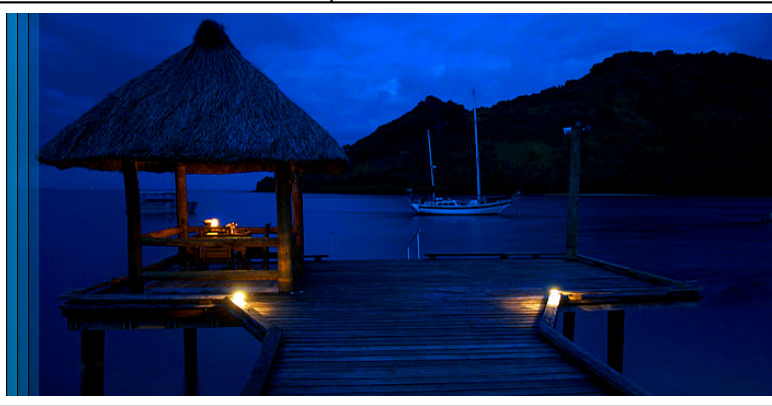

**INTERLINE  
RESERVATION  
SERVICE**

**INDUSTRY SPECIAL  
7 Night Fiji Package  
including meals  
5 Nights @ 4 Star Lalati Resort  
From **\$1199\*** (TA/AL/FF)**

Inclusions based on twin share:

- Return Air Pacific Flights ex Sydney/Brisbane/Melbourne
  - Air and Fuel Surcharges and Taxes
    - All Fiji VAT and HTT Taxes
    - Interline Res Booking Fee
  - 5 nights in Seaview Cottage at Lalati Resort
- 1 night in Superior Room at Tanoa International Hotel
- 1 night Garden View Room at The Pearl South Pacific
  - All meals whilst at Lalati Resort
- Breakfast at The Pearl South Pacific and Tanoa International
  - Return Boat transfers with Resort staff on board
- Return ground transfers in comfortable air conditioned vehicle
  - Meet and greet at Nadi airport
- Use of non motorised water sport activity and snorkelling gear