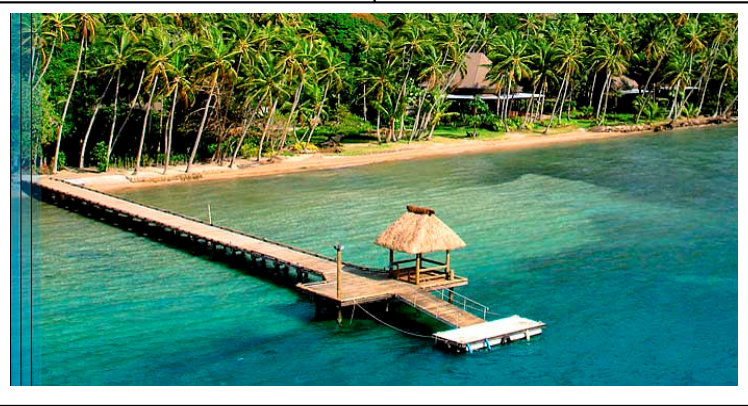

**INTERLINE  
RESERVATION  
SERVICE**

**INDUSTRY SPECIAL  
7 Night Fiji Package  
including meals  
5 Nights @ 4 Star Lalati Resort  
From **\$1199\*** (TA/AL/FF)**

Inclusions based on twin share:

- Return Air Pacific Flights ex Sydney/Brisbane/Melbourne
  - Air and Fuel Surcharges and Taxes
    - All Fiji VAT and HTT Taxes
    - Interline Res Booking Fee
  - 5 nights in Seaview Cottage at Lalati Resort
- 1 night in Superior Room at Tanoa International Hotel
- 1 night Garden View Room at The Pearl South Pacific
  - All meals whilst at Lalati Resort
- Breakfast at The Pearl South Pacific and Tanoa International
  - Return Boat transfers with Resort staff on board
- Return ground transfers in comfortable air conditioned vehicle
  - Meet and greet at Nadi airport
- Use of non motorised water sport activity and snorkelling gear